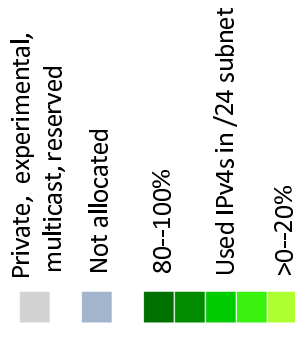

STING IPv4 Internet Map

www.caia.swin.edu.au/sting

March 2013

714 million used IPv4 addresses
observed from multiple sources
between Jan 2011 and Mar 2013

All /8 prefixes are ordered based on a Hilbert curve and numbers are coloured based on the registrar